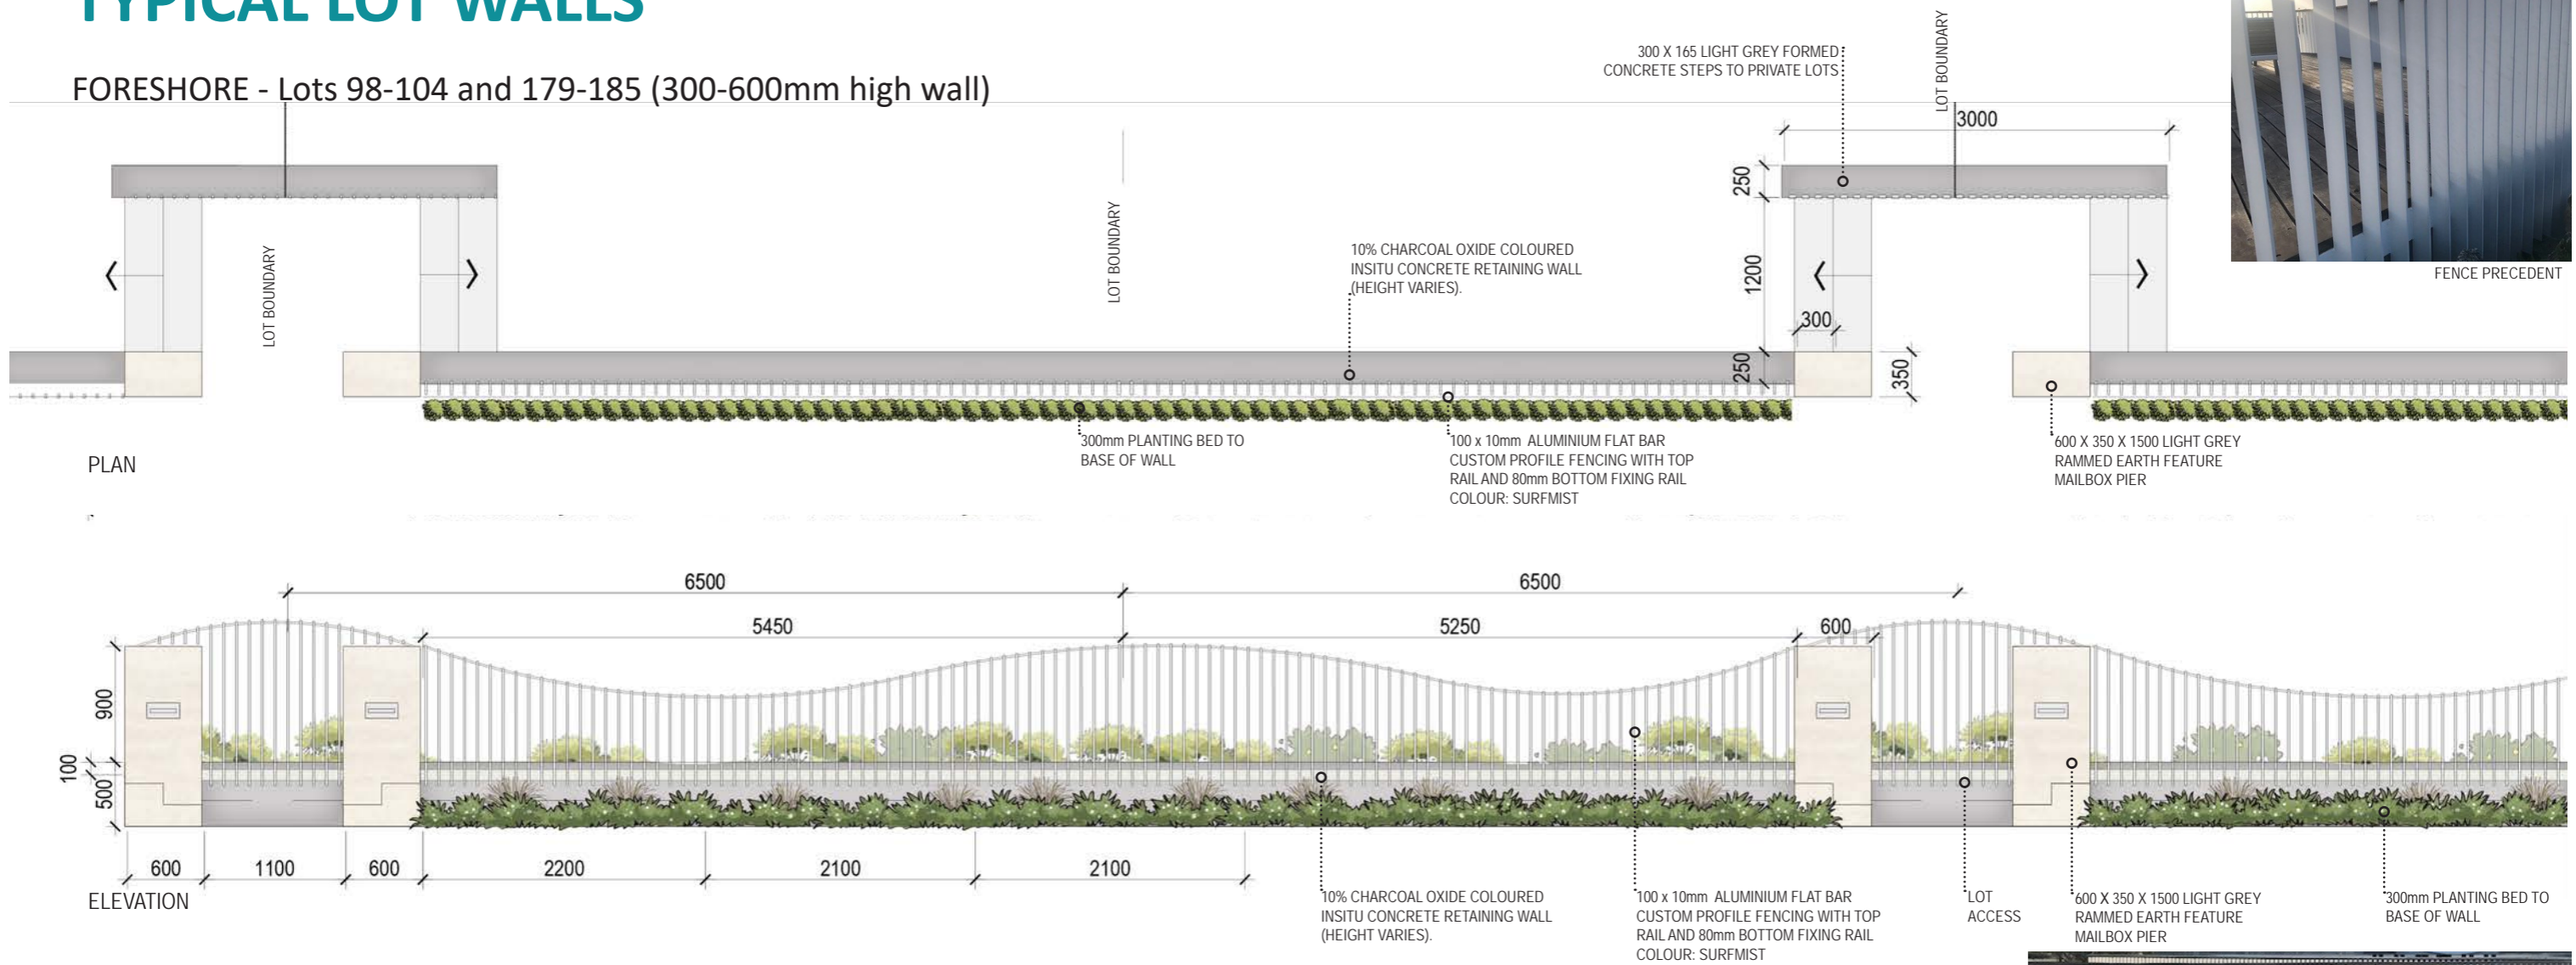

TYPICAL LOT WALLS

FORESHORE - Lots 98-104 and 179-185 (300-600mm high wall)

GOLF COURSE - Lots 38-41, 75-83, 157-163 and 201-220 (300-1000mm high wall)